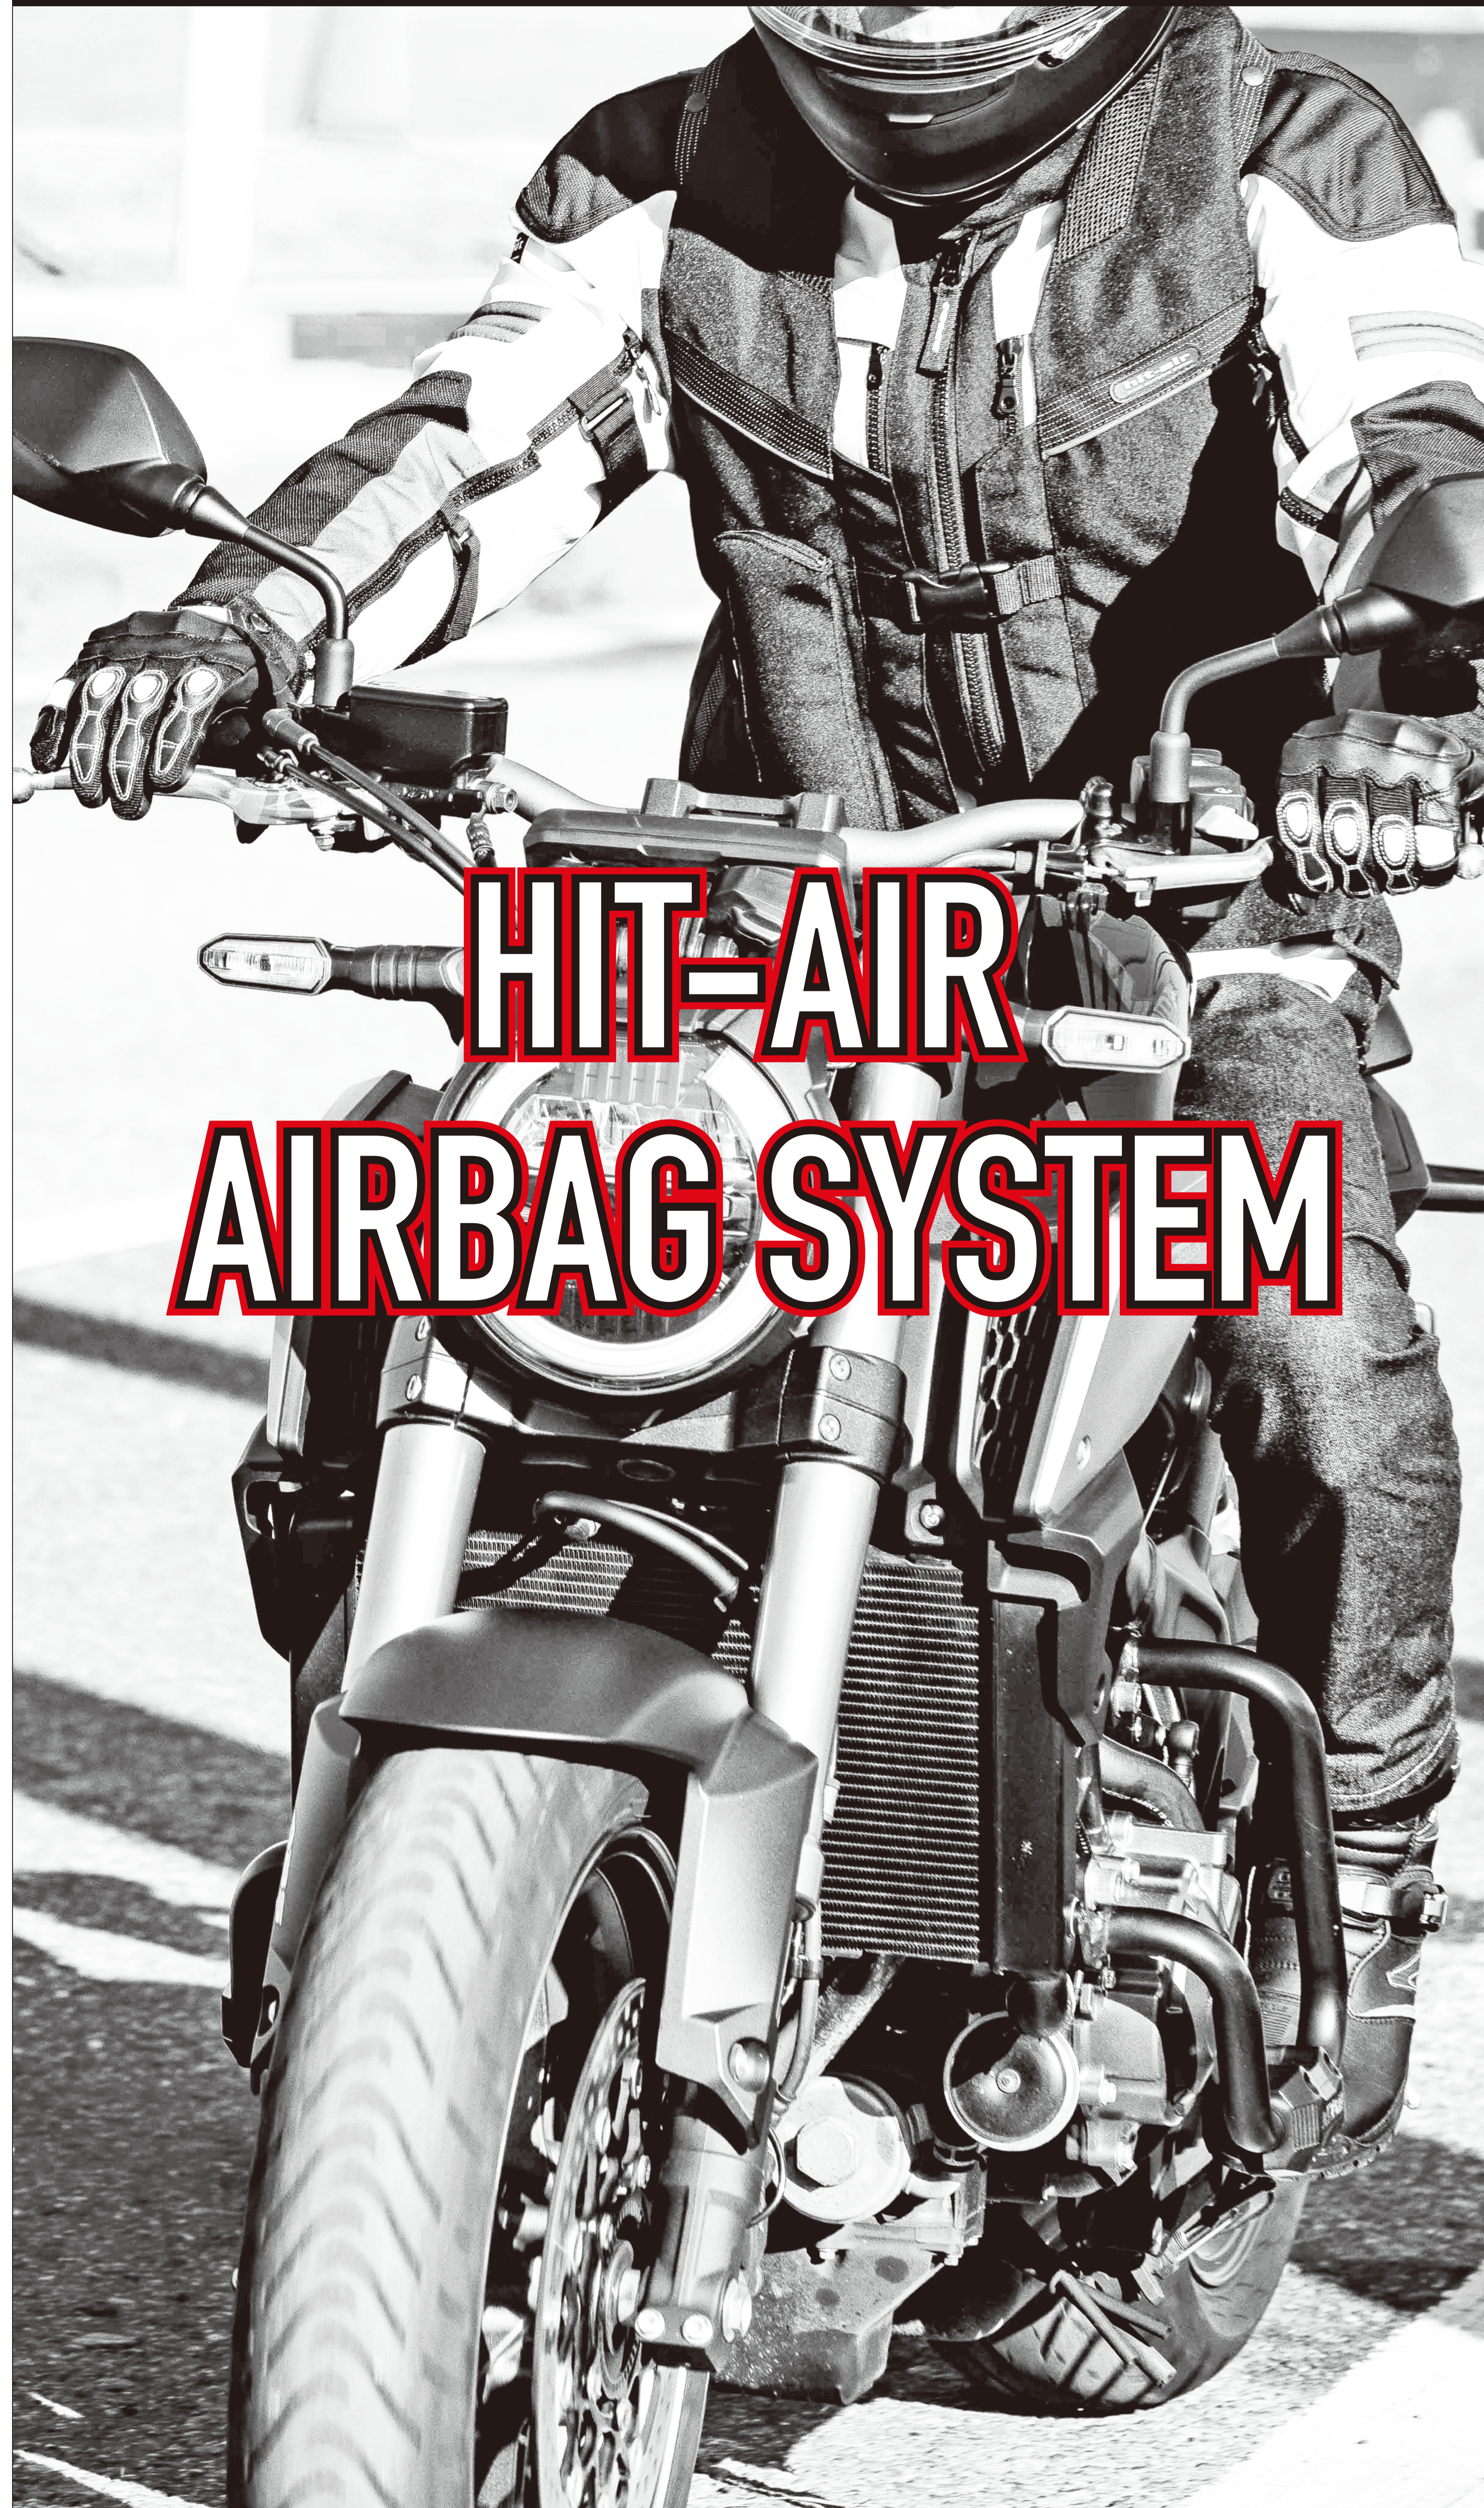

T-5
W120x240cm

hit-air

SHOCK BUFFERING SYSTEM

HIT-AIR
AIRBAG SYSTEM

www.hit-air.com