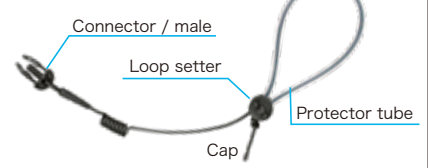

A.Key Box

GO2 Medium 50cc

GO2 ML~ Extra 60cc

B.CO2gas cartridge
Medium : 50cc
Large~ : 60cc

C.One-touch release (connector / female)

D.Coiled Wire

Airbag structure
E.Air bag tube

Part	Material/Quality	COLOR	Part	Material/Quality
Outshell①	600D (Polyester)	Black	A	Key Box
	600D (Polyester)	Yellow	B	CO2 Gas cartridge 50cc or 60cc
Outshell②	Mesh(Polyester)	Black	C	Buckle type One-tuch release
Outshell③	Reflex	Silver	D	Coiled wier(Outshell/Polyurethan) Kevlar
Outshell④	210D Rip stop(Nylon)	Gray	E	Airbag tube / Polyurethane