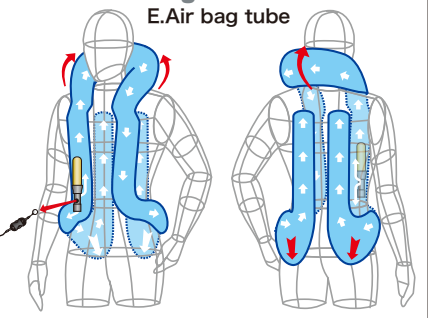

A.Key Box

GO2 Medium 50cc

GO2 ML~ Extra 60cc

B.CO2gas cartridge
Medium : 50cc
Large~ : 60cc

C.One-touch release (connector / female)

D.Coiled Wire

Airbag structure
E.Air bag tube

Part	Material/Quality	COLOR	Part	Material/Quality
Outshell①	600D (Polyester)	Black	A	Key Box
	600D (Polyester)	Yellow	B	CO2 Gas cartridge 50cc or 60cc
Outshell②	Mesh(Polyester)	Black	C	Buckle type One-tuch release
Outshell③	Reflex	Silver	D	Coiled wier(Outshell/Polyurethan) Kevlar
Outshell④	210D Rip stop(Nylon)	Gray	E	Airbag tube / Polyurethane

Corresponds Size	Height	Chest	Waist	Gas cartridge	Weight
Medium	S~M	150~175	80~96	50cc	1kg
ML	M~L	160~180	86~105	60cc	1.05kg
Large	L~2XL	170~195	100~120	60cc	1.1kg
Extras	3XL~5XL	180~195	115~130	60cc	1.15kg

	Size	Medium	ML	Large	Extra
A Chest		33.5cm	35cm	35cm	35cm
B Hem(Waist)		54cm	56cm	62.5cm	70cm
C/C' Length		62cm/69cm	65cm/72cm	68cm/76cm	70cm/80cm
D All Length		80cm	82cm	88cm	90cm

OPTION PROTECTOR

CE Back Padding
YM Weight : 430g
CE EN1621-2