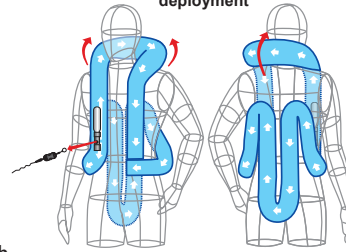

Model : MX-9 Airbag Mesh Jacket

Airbag mesh jacket in a sporty design with reflectors in various locations for enhanced visibility.

Airbag System

Airbag/After Inflation

Airbag/Before Inflation

Dark Gray

Keybox (Type B), Activating device of the airbag

Mesh fabric with breathability and strength

Airbag Structure

Illustration of the airbag deployment

Neck airbag

A new cover-type design has been adopted for a cleaner look.

Black

Reflective print for improved nighttime visibility.

Light Gray

Velcro(female) to attach the chest padding

Velcro(female) to attach the back padding

INCLUDED

CE (EN1621-1) HEXA elbow and shoulder pads

Soft back pad

MX-9 Airbag Mesh Jacket

Size(UK,US)	S, M, L, XL, 2XL, 3XL	CO2 cartridge Size	50cc
Weight	2kg (Size L)		
Color	Dark Gray, Black, Light Gray		
Materials	Outshell : Nylon, Polyester Lining : Polyester (Mesh) Airbag tube : Polyurethane		