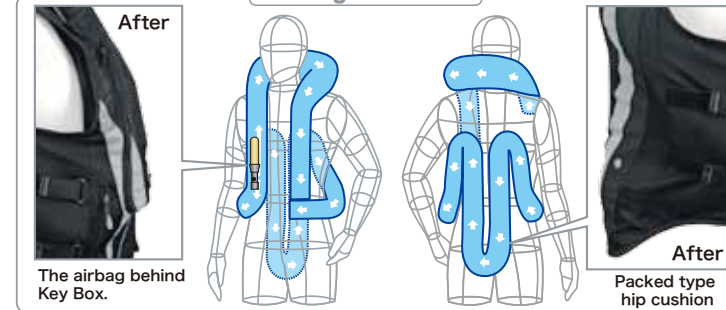

Velcro material to attach the chest padding (inside)

Reflex piping

Neck cushion
500D(Nylon)

LUMIDEX

Molded pad
(Neoprene)

Reflex

Hip cushion
Packed type hip cushion

Side adjuster

Coiled Wire

INCLUDED

Adjust the coiled wire to the optimum length first, and fix it to the proper place of the motorcycle.

Material

Density mesh material with strength and breathability.

The reflective threads are woven into the fabrics of LUMIDEX.

LUMIDEX

Reflex

Reflex material for night-riding

Front

Back

LUMIDEX

REFLEX Safety conscious reflectors material for good nighttime visibility.

Protection

Airbag structure

The airbag behind Key Box.

Packed type hip cushion

Protector

INCLUDED

Back padding (Soft type)

Option

Vest MV5