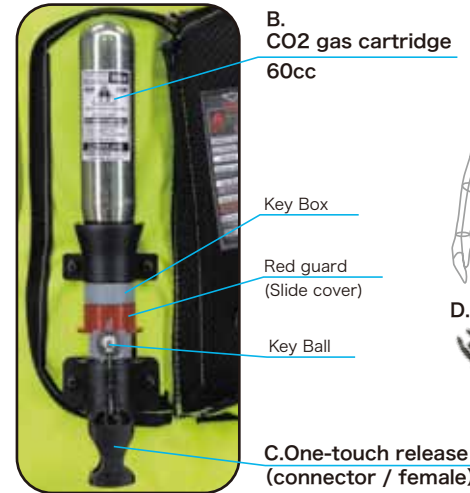

No,

MLV-YC

Item

Korea Police / Airbag

Date

2016.12.12

A.Key Box

Airbag structure

| Part | Material/Quality | COLOR | Part | Material/Quality |
|-----------|----------------------|--------|------|--|
| Outshell① | 600D (Polyester) | Yellow | A | Key Box |
| Outshell② | Mesh(Polyester) | Black | B | CO2 Gas cartridge 60cc |
| Outshell③ | Reflex | Silver | C | Buckle type One-tuch release |
| Outshell④ | 210D Rip stop(Nylon) | Gray | D | Coiled wier(Outshell/Polyurethan) Kevlar |
| | | | E | Airbag tube / Polyurethane |