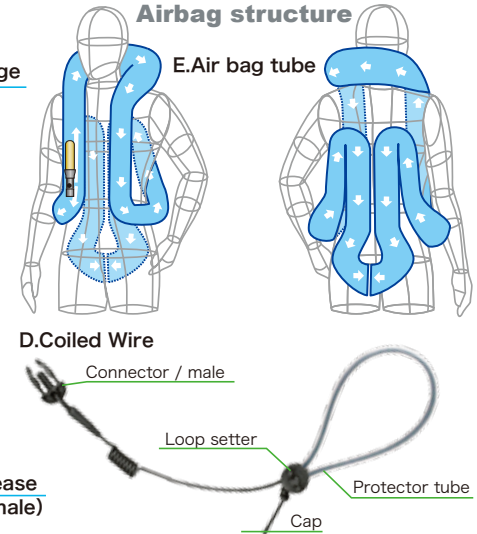

No,

MLV-YC

Item

Korea Police / Airbag

Date

2016.12.12

A.Key Box

Airbag structure

| Part | Material/Quality | COLOR | Part | Material/Quality |
|-----------|----------------------|--------|------|--|
| Outshell① | 600D (Polyester) | Yellow | A | Key Box |
| Outshell② | Mesh(Polyester) | Black | B | CO2 Gas cartridge 60cc |
| Outshell③ | Reflex | Silver | C | Buckle type One-tuch release |
| Outshell④ | 210D Rip stop(Nylon) | Gray | D | Coiled wier(Outshell/Polyurethan) Kevlar |
| | | | E | Airbag tube / Polyurethane |

Airbag After

| Corresponds Size (JP size) | Height | Chest | Waist | Gas cartridge | Weight |
|----------------------------|---------|---------|---------|---------------|----------------|
| Medium | M~2XL | 160~185 | 86~120 | 72~102 | 60cc 1.25kg |
| Large | 2XL~4XL | 175~195 | 110~130 | 84~114 | 60cc 1.3kg |

Adjust belt (Velcro)